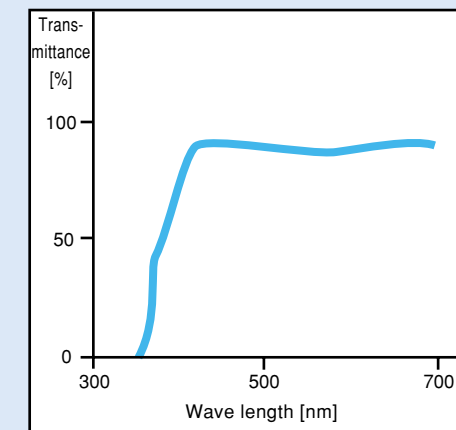

ESLON-DC-Plates

Spectral Transmittance

PVC

PMMA/Acrylic

Polycarbonate

Clear
Transparent

PC 407 AS

Smoked-brown
Transparent

Orange
Transparent