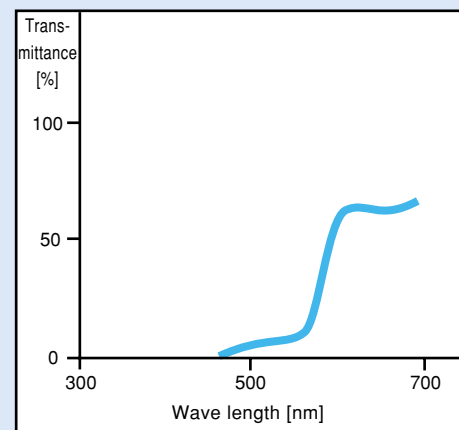

Orange
Transparent

C 411 AS