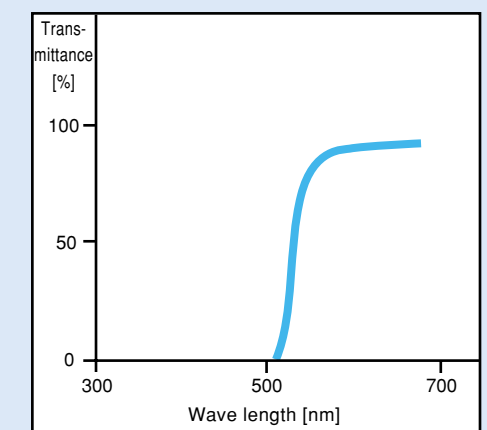

PH 417 AS Had COAT