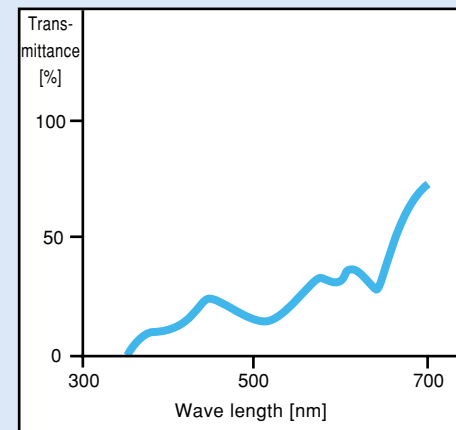

ESLON-DC-Plates

Spectral Transmittance

PVC

PMMA/Acrylic

Polycarbonate

Clear
Transparent

Smoked-brown
Transparent

AC 425 AS

Orange
Transparent