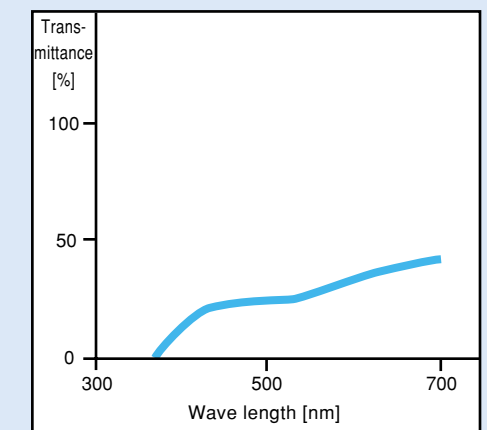

PH427 AS Hard Coat