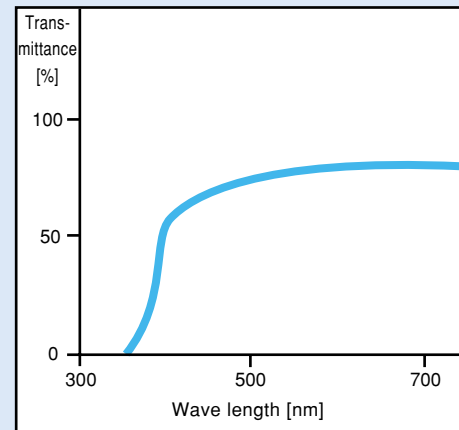

ESLON-DC-Plates

Spectral Transmittance

PVC

PMMA/Acrylic

Polycarbonate

Clear
Transparent

C 401 AS

VH 401 AS Hard Coat