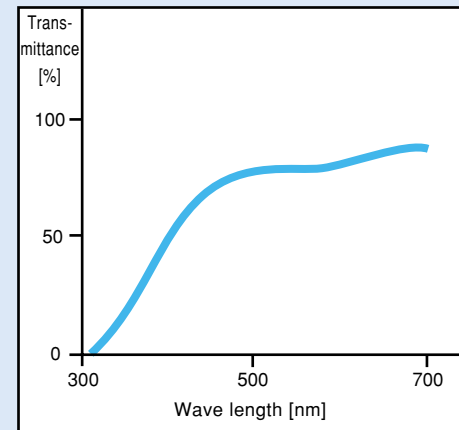

ESLON-DC-Plates

Spectral Transmittance

PVC

PMMA/Acrylic

Polycarbonate

Clear
Transparent

C 401 AS

VH 401 AS Hard Coat