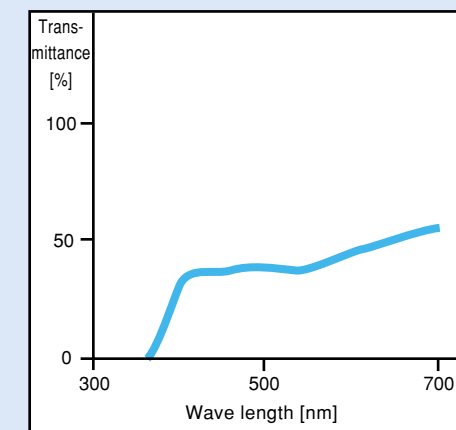

ESLON-DC-Plates

Spectral Transmittance

PVC

PMMA/Acrylic

Polycarbonate

Clear
Transparent

Smoked-brown
Transparent

PC427 AS

Orange
Transparent