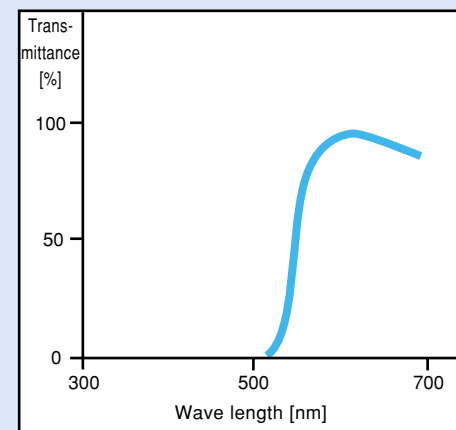

ESLON-DC-Plates

Spectral Transmittance

PVC

PMMA/Acrylic

Polycarbonate

Clear
Transparent

Smoked-brown
Transparent

Orange
Transparent

AC 415 AS