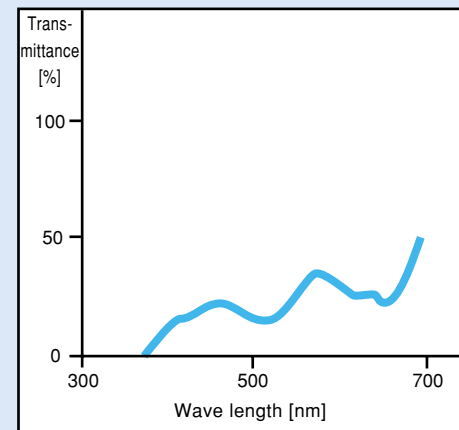

VH 421 AS Hard Coat