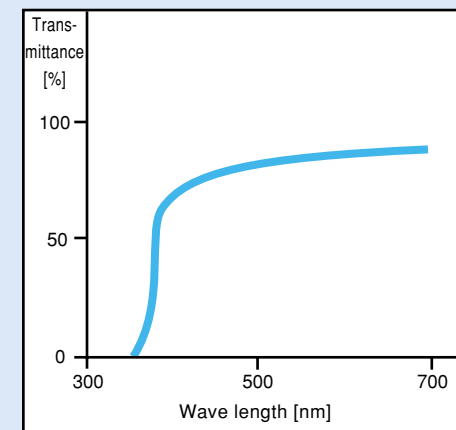

AH 405 AS Hard Coat