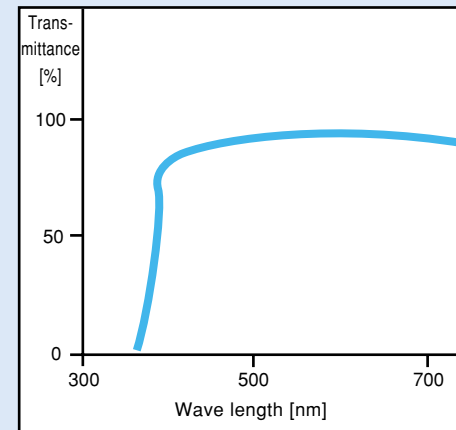

ESLON-DC-Plates

Spectral Transmittance

PVC

PMMA/Acrylic

Polycarbonate

Clear
Transparent

C 401 AS

VH 401 AS Hard Coat