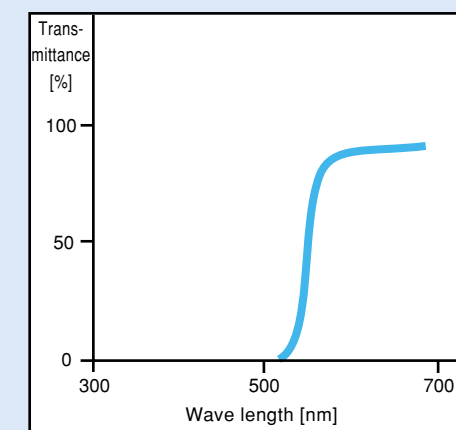

ESLON-DC-Plates

Spectral Transmittance

PVC

PMMA/Acrylic

Polycarbonate

Clear
Transparent

Smoked-brown
Transparent

Orange
Transparent

PC 417 AS