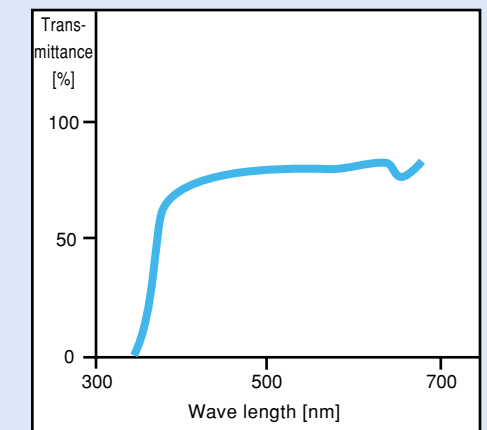

PH 407 AS Hard Coat