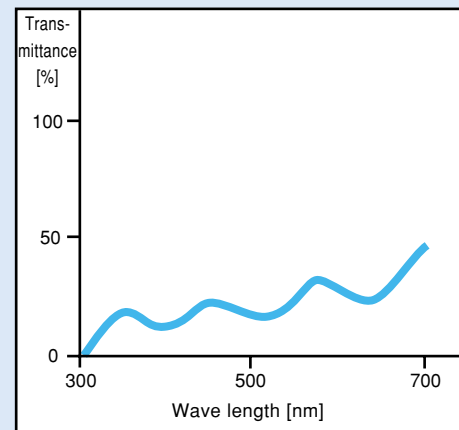

Smoked-brown
Transparent

C 421 AS