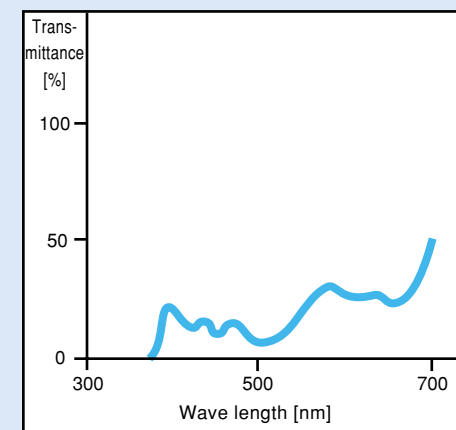

AH 425 AS Hard Coat