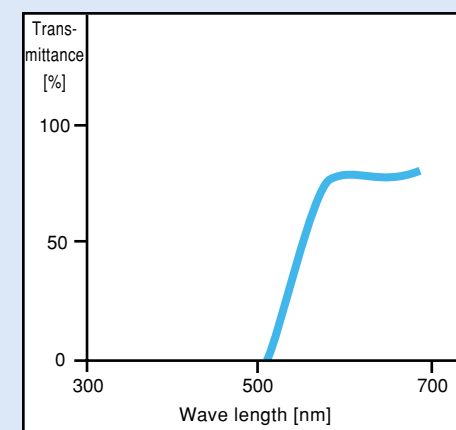

AH 415 AS Hard Coat