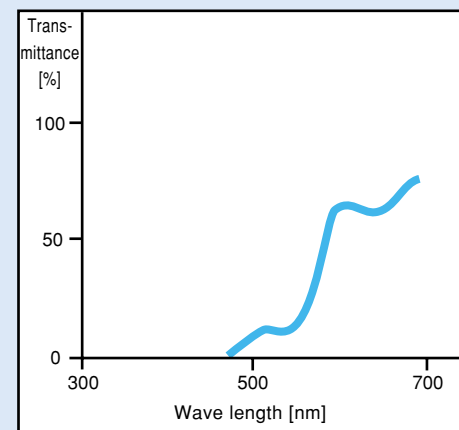

VH 411 AS Hard Coat